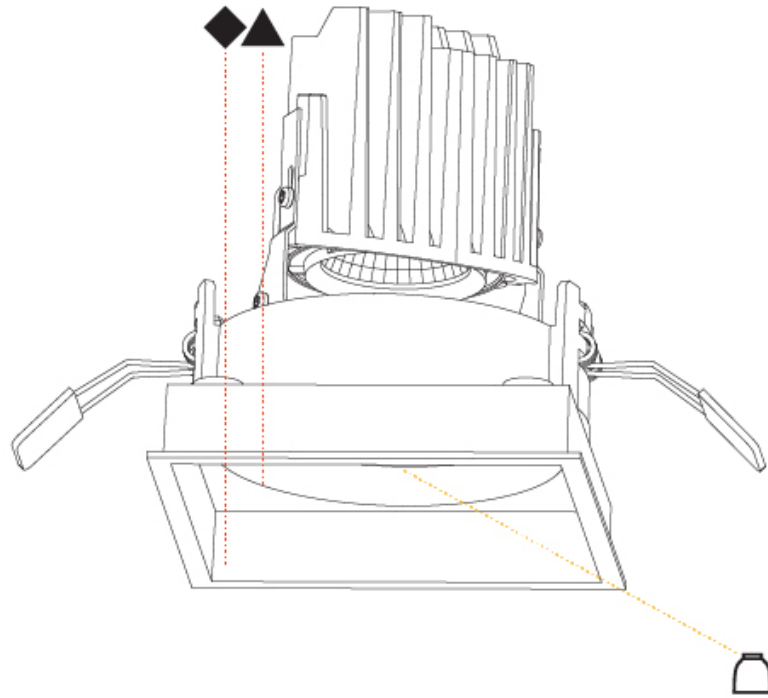

BIONIQ SQUARE DEEP RECESSED

A35552-

PROJECT	_____
TYPE	_____
SPECIFIER	_____
QUANTITY	_____
DATE	_____