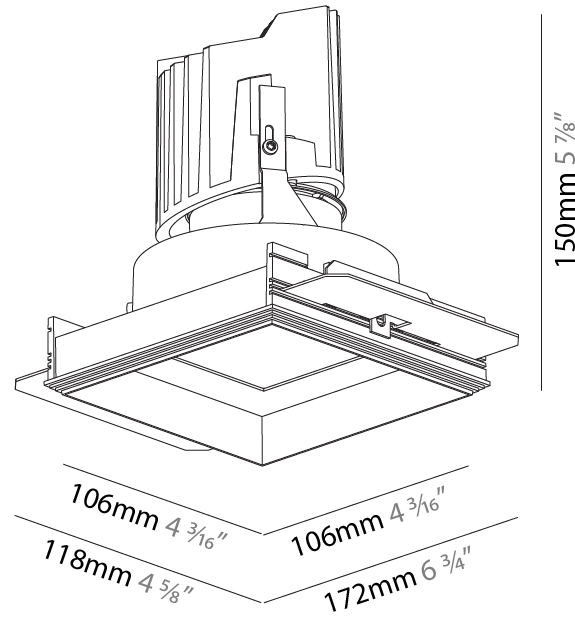

PHYSICAL

Shape: Square
Length (mm): 106
Length (in): 4 ³/₁₆
Width (mm): 106
Width (in): 4 ³/₁₆
Height (mm): 150
Height (in): 5 ⁷/₈
Ceiling Thickness (mm): 10 / 12.5 / 15 / 25
Ceiling Thickness (in): 3/8 or 1/2 or 9/16 or 1
Min. Recessing Depth (mm): 170
Min. Recessing Depth (in): 6 ¹¹/₁₆
Light Distribution: Downlight
Weight (kg): 0.769
Weight (lbs): 1.69
Fixture Finish: SSR / BKV / CWI / CRY / HAB / UFT / ITA / RUA / FTG / MYG / LOD / PUS / FRO / FUP / KIA / POP / BLS / SPG / MEY / GOH / GUM / CHC / COM / ABZ / JAG / OBR / MOS / ROR
Fixture Material: Aluminum Die Cast
Cut-out Measurements: 120mm / 4 3/4" x 120mm / 4 3/4"
Upon Request: Unique Ceiling Thickness

ELECTRICAL

Lamp Type: LED (Zhaga Standard)
Input Wattage (W): 16.5
Total Output Wattage (W): 14.7
Dimming: Dali Dimming
Driver Included: No
Driver Location: Recessed Housing
Driver Type: Constant Current - 120Vac
Driver Class: Class 2
Housing: See Components
Input Voltage (V): 120
Constant Current (MA): 350

LED

Number of LEDs: 1
Max. Delivered Lumen (lm): 770
Nominal Lumen (lm): 1140
CRI: >90 CRI
Lamp Life (hrs): 50000
Upon Request: RGB-W Tunable White Special Color Temperature Special LED

OPTICAL

Reflector: 20 / 40 / 60
Upon Request: Special Beam Angles

RATINGS AND CERTIFICATIONS

Certified By: Certified for North American Standards

IP rating: IP20
Zaneen Company Inc. © 2024, T 1800-388-3382, F 416-247-9319, www.zaneen.com