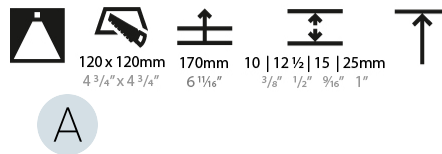

GENERAL

Series: Bioniq
Subseries: Bioniq Square Deep
Brand: Prolicht
Division: Architectural
Mounting Type: Trimless
Mounting Location: Ceiling
Subcategory: Downlight

PHYSICAL

Diameter (mm): 95
Diameter (in): 3 3/4
Length (mm): 106
Length (in): 4 3/16
Width (mm): 106
Width (in): 4 3/16
Height (mm): 150
Height (in): 5 7/8
Ceiling Thickness (mm): 10 / 12.5 / 15 / 25
Ceiling Thickness (in): 3/8 or 1/2 or 9/16 or 1
Min. Recessing Depth (mm): 170
Min. Recessing Depth (in): 6 11/16
Light Distribution: Downlight
Weight (kg): 0.688
Weight (lbs): 1.52

Fixture Finish: SSR / BKV / CWI / CRY / HAB / UFT / ITA / RUA / FTG / MYG / LOD / PUS / FRO / FUP / KIA / POP / BLS / SPG / MEY / GOH / GUM / CHC / COM / ABZ / JAG / OBR / MOS / ROR

Fixture Material: Aluminum Die Cast

Cut-out Measurements: 120mm / 4 3/4" x 120mm / 4 3/4"

Upon Request: Unique Ceiling Thickness

ELECTRICAL

Lamp Type: LED (Zhaga Standard)
Input Wattage (W): 16.5
Total Output Wattage (W): 14.7
Dimming: Dali Dimming
Driver Included: No
Driver Location: Recessed Housing
Driver Type: Constant Current - 120Vac
Driver Class: Class 2
Housing: See Components
Input Voltage (V): 120
Constant Current (MA): 350

LED

Number of LEDs: 1
Color Temperature (°K): Warm Dim
Max. Delivered Lumen (lm): 770
Nominal Lumen (lm): 1140
CRI: >90 CRI
Lamp Life (hrs): 50000
Upon Request: RGB-W Tunable White Special Color Temperature Special LED

OPTICAL

Reflector: 20 / 40 / 60
Upon Request: Special Beam Angles

RATINGS AND CERTIFICATIONS

Zaneen Group, Inc. 6260 Folsom Blvd, Suite 3382, F 416-247-9319, www.zaneen.com

Certified By: Certified for North American Standards
In a constant effort to supply the best product, we reserve the right to change specifications or materials without notice. The most recent specification sheets are found at zaneen.com