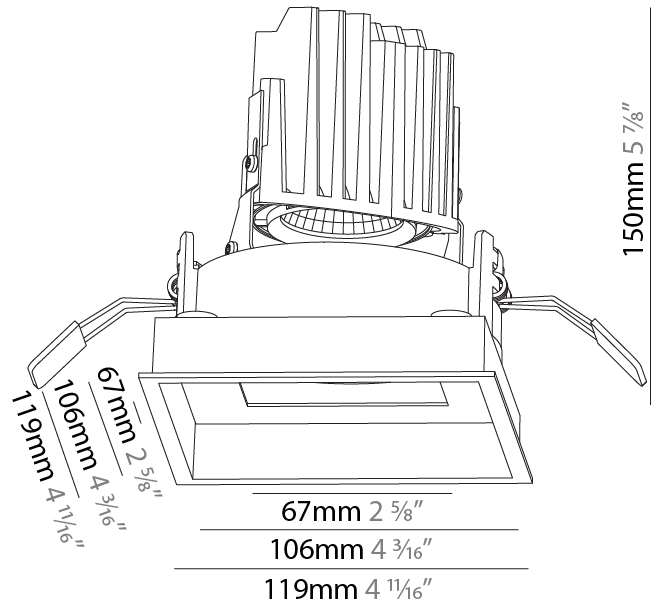

GENERAL

Series: Bioniq
Subseries: Bioniq Square Deep Comfort
Brand: Prolicht
Division: Architectural
Mounting Type: Recessed
Mounting Location: Ceiling
Subcategory: Downlight

PHYSICAL

Shape: Square
Length (mm): 119
Length (in): 4 11/16
Width (mm): 119
Width (in): 4 11/16
Depth (mm): 150
Depth (in): 5 7/8
Ceiling Thickness (mm): 10 / 12.5 / 15
Ceiling Thickness (in): 3/8 or 1/2 or 9/16
Min. Recessing Depth (mm): 170
Min. Recessing Depth (in): 6 11/16
Light Distribution: Downlight
Weight (kg): 0.656
Weight (lbs): 1.45
Fixture Finish: SSR / BKV / CWI / CRY / HAB / UFT / ITA / RUA / FTG / MYG / LOD / PUS / FRO / FUP / KIA / POP / BLS / SPG / MEY / GOH / GUM / CHC / COM / ABZ / JAG / OBR / MOS / ROR
Fixture Material: Aluminum Die Cast
Cut-out Measurements: 114mm / 4 1/2" x 114mm / 4 1/2"

ELECTRICAL

Lamp Type: LED (Zhaga Standard)
Total Output Wattage (W): 15
Dimming: Dali Dimming
Driver Included: No
Driver Location: Recessed Housing
Driver Type: Constant Current - 120Vac
Housing: See components
Input Voltage (V): 120
Constant Current (MA): 350

LED

Number of LEDs: 1
Color Temperature (°K): Warm Dim
Max. Delivered Lumen (lm): 760
Nominal Lumen (lm): 1140
CRI: >90 CRI
Lamp Life (hrs): 50000

OPTICAL

Reflector: 20 / 40 / 60

RATINGS AND CERTIFICATIONS

Certified By: Certified for North American Standards
IP rating: IP20