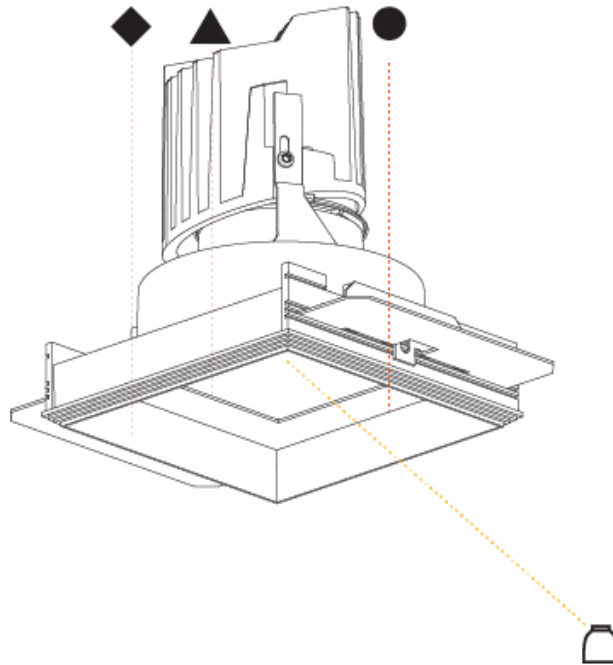

BIONIQ SQUARE DEEP COMFORT TRIMLESS

A35533-

PROJECT	_____
TYPE	_____
SPECIFIER	_____
QUANTITY	_____
DATE	_____