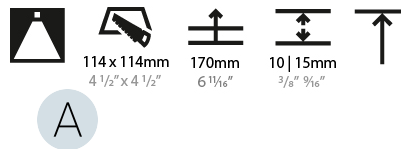

GENERAL

Series: Bioniq
Subseries: Bioniq Square Deep
Brand: Prolicht
Division: Architectural
Mounting Type: Recessed
Mounting Location: Ceiling
Subcategory: Downlight

PHYSICAL

Shape: Square
Length (mm): 119
Length (in): 4 11/16
Width (mm): 119
Width (in): 4 11/16
Depth (mm): 150
Depth (in): 5 7/8
Ceiling Thickness (mm): 10 / 12.5 / 15
Ceiling Thickness (in): 3/8 or 1/2 or 9/16
Min. Recessing Depth (mm): 170
Min. Recessing Depth (in): 6 11/16
Light Distribution: Downlight
Weight (kg): 0.592
Weight (lbs): 1.31

Fixture Finish: SSR / BKV / CWI / CRY / HAB / UFT / ITA / RUA / FTG / MYG / LOD / PUS / FRO / FUP / KIA / POP / BLS / SPG / MEY / GOH / GUM / CHC / COM / ABZ / JAG / OBR / MOS / ROR

Fixture Material: Aluminum Die Cast
Cut-out Measurements: 114mm / 4 1/2" x 114mm / 4 1/2"

ELECTRICAL

Lamp Type: LED (Zhaga Standard)
Total Output Wattage (W): 15
Dimming: Dali Dimming
Driver Included: No
Driver Location: Recessed Housing
Driver Type: Constant Current 120Vac
Housing: See components
Input Voltage (V): 120
Constant Current (MA): 350

LED

Number of LEDs: 1
Color Temperature (°K): Warm Dim
Max. Delivered Lumen (lm): 760
Nominal Lumen (lm): 1140
CRI: >90 CRI
Lamp Life (hrs): 50000

OPTICAL

Reflector°: 20 / 40 / 60
Adjustability: Rotational 355°; Tilt 30°

RATINGS AND CERTIFICATIONS

Certified By: Certified for North American Standards
IP rating: IP20