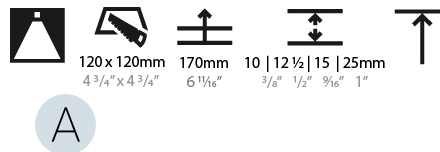

PHYSICAL

Shape: Square
Length (mm): 106
Length (in): 4 ³/₁₆
Width (mm): 106
Width (in): 4 ³/₁₆
Height (mm): 150
Height (in): 5 ⁷/₈
Ceiling Thickness (mm): 10 / 12.5 / 15 / 25
Ceiling Thickness (in): 3/8 or 1/2 or 9/16 or 1
Min. Recessing Depth (mm): 170
Min. Recessing Depth (in): 6 ¹¹/₁₆
Light Distribution: Downlight
Weight (kg): 0.769
Weight (lbs): 1.69
Fixture Finish: SSR / BKV / CWI / CRY / HAB / UFT / ITA / RUA / FTG / MYG / LOD / PUS / FRO / FUP / KIA / POP / BLS / SPG / MEY / GOH / GUM / CHC / COM / ABZ / JAG / OBR / MOS / ROR
Fixture Material: Aluminum Die Cast
Cut-out Measurements: 120mm / 4 3/4" x 120mm / 4 3/4"
Upon Request: Unique Ceiling Thickness

ELECTRICAL

Lamp Type: LED (Zhaga Standard)
Input Wattage (W): 16.5
Total Output Wattage (W): 14.7
Dimming: Dali Dimming
Driver Included: No
Driver Location: Recessed Housing
Driver Type: Constant Current - 120Vac
Driver Class: Class 2
Housing: See Components
Input Voltage (V): 120
Constant Current (MA): 350

LED

Number of LEDs: 1
Max. Delivered Lumen (lm): 770
Nominal Lumen (lm): 1140
CRI: >90 CRI
Lamp Life (hrs): 50000
Upon Request: RGB-W Tunable White Special Color Temperature Special LED

OPTICAL

Reflector: 20 / 40 / 60
Upon Request: Special Beam Angles

RATINGS AND CERTIFICATIONS

Certified By: Certified for North American Standards

IP rating: IP20
Zaneen Company Inc. © 2024, T 1800-388-3382, F 416-247-9319, www.zaneen.com