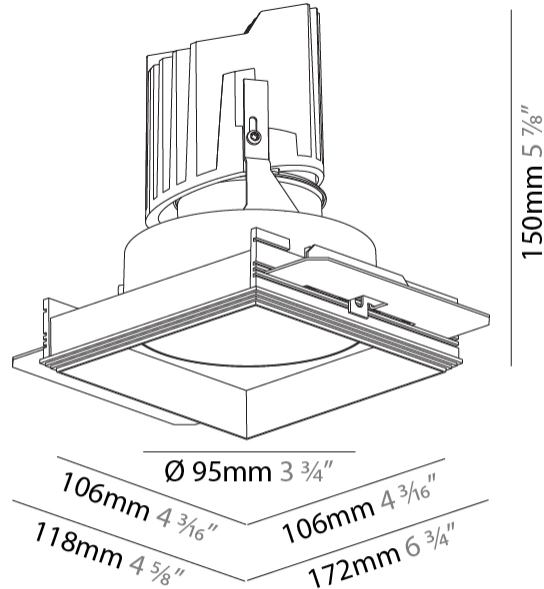

GENERAL

Series: Bioniq
Subseries: Bioniq Square Deep
Brand: Prolicht
Division: Architectural
Mounting Type: Trimless
Mounting Location: Ceiling
Subcategory: Downlight

PHYSICAL

Diameter (mm): 95
Diameter (in): 3 3/4
Length (mm): 106
Length (in): 4 3/16
Width (mm): 106
Width (in): 4 3/16
Height (mm): 150
Height (in): 5 7/8
Ceiling Thickness (mm): 10 / 12.5 / 15 / 25
Ceiling Thickness (in): 3/8 or 1/2 or 9/16 or 1
Min. Recessing Depth (mm): 170
Min. Recessing Depth (in): 6 11/16
Light Distribution: Downlight
Weight (kg): 0.688
Weight (lbs): 1.52

Fixture Finish: SSR / BKV / CWI / CRY / HAB / UFT / ITA / RUA / FTG / MYG / LOD / PUS / FRO / FUP / KIA / POP / BLS / SPG / MEY / GOH / GUM / CHC / COM / ABZ / JAG / OBR / MOS / ROR

Fixture Material: Aluminum Die Cast

Cut-out Measurements: 120mm / 4 3/4" x 120mm / 4 3/4"

Upon Request: Unique Ceiling Thickness

ELECTRICAL

Lamp Type: LED (Zhaga Standard)
Input Wattage (W): 16.5
Total Output Wattage (W): 14.7
Dimming: Dali Dimming
Driver Included: No
Driver Location: Recessed Housing
Driver Type: Constant Current - 120Vac
Driver Class: Class 2
Housing: See Components
Input Voltage (V): 120
Constant Current (MA): 350

LED

Number of LEDs: 1
Color Temperature (°K): Warm Dim
Max. Delivered Lumen (lm): 770
Nominal Lumen (lm): 1140
CRI: >90 CRI
Lamp Life (hrs): 50000
Upon Request: RGB-W Tunable White Special Color Temperature Special LED

OPTICAL

Reflector: 20 / 40 / 60
Upon Request: Special Beam Angles

RATINGS AND CERTIFICATIONS

Zaneen Group, Inc. 6260 Folsom Blvd, Suite 3382, F 416-247-9319, www.zaneen.com

Certified By: Certified for North American Standards
In a constant effort to supply the best product, we reserve the right to change specifications or materials without notice. The most recent specification sheets are found at zaneen.com