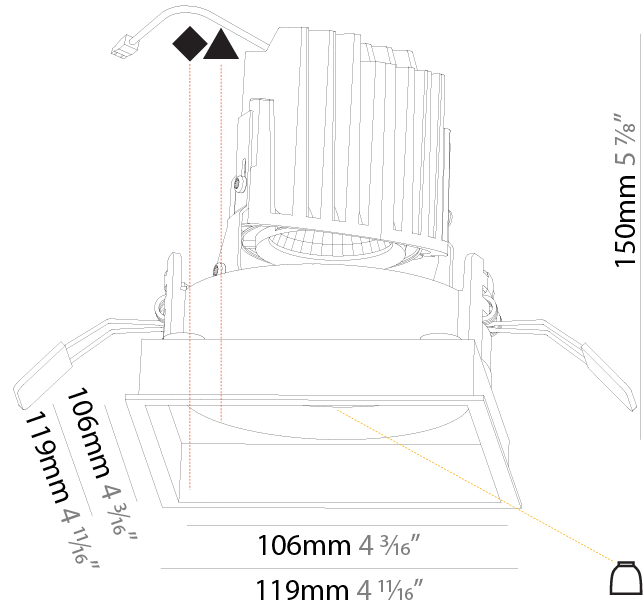

GENERAL

Series: Bioniq
Subseries: Bioniq Square Deep
Brand: Prolicht
Division: Architectural
Mounting Type: Recessed
Mounting Location: Ceiling
Subcategory: Downlight

PHYSICAL

Shape: Square
Length (mm): 119
Length (in): 4 11/16
Width (mm): 119
Width (in): 4 11/16
Depth (mm): 150
Depth (in): 5 7/8
Ceiling Thickness (mm): 10 / 12.5 / 15
Ceiling Thickness (in): 3/8 or 1/2 or 9/16
Min. Recessing Depth (mm): 170
Min. Recessing Depth (in): 6 11/16
Light Distribution: Downlight
Weight (kg): 0.592
Weight (lbs): 1.31

Fixture Finish: SSR / BKV / CWI / CRY / HAB / UFT / ITA / RUA / FTG / MYG / LOD / PUS / FRO / FUP / KIA / POP / BLS / SPG / MEY / GOH / GUM / CHC / COM / ABZ / JAG / OBR / MOS / ROR

Fixture Material: Aluminum Die Cast
Cut-out Measurements: 114mm / 4 1/2" x 114mm / 4 1/2"

ELECTRICAL

Lamp Type: LED (Zhaga Standard)
Total Output Wattage (W): 15
Dimming: Dali Dimming
Driver Included: No
Driver Location: Recessed Housing
Driver Type: Constant Current 120Vac
Housing: See components
Input Voltage (V): 120
Constant Current (MA): 350

LED

Number of LEDs: 1
Color Temperature (°K): Warm Dim
Max. Delivered Lumen (lm): 760
Nominal Lumen (lm): 1140
CRI: >90 CRI
Lamp Life (hrs): 50000

OPTICAL

Reflector°: 20 / 40 / 60
Adjustability: Rotational 355°; Tilt 30°

RATINGS AND CERTIFICATIONS

Certified By: Certified for North American Standards
IP rating: IP20